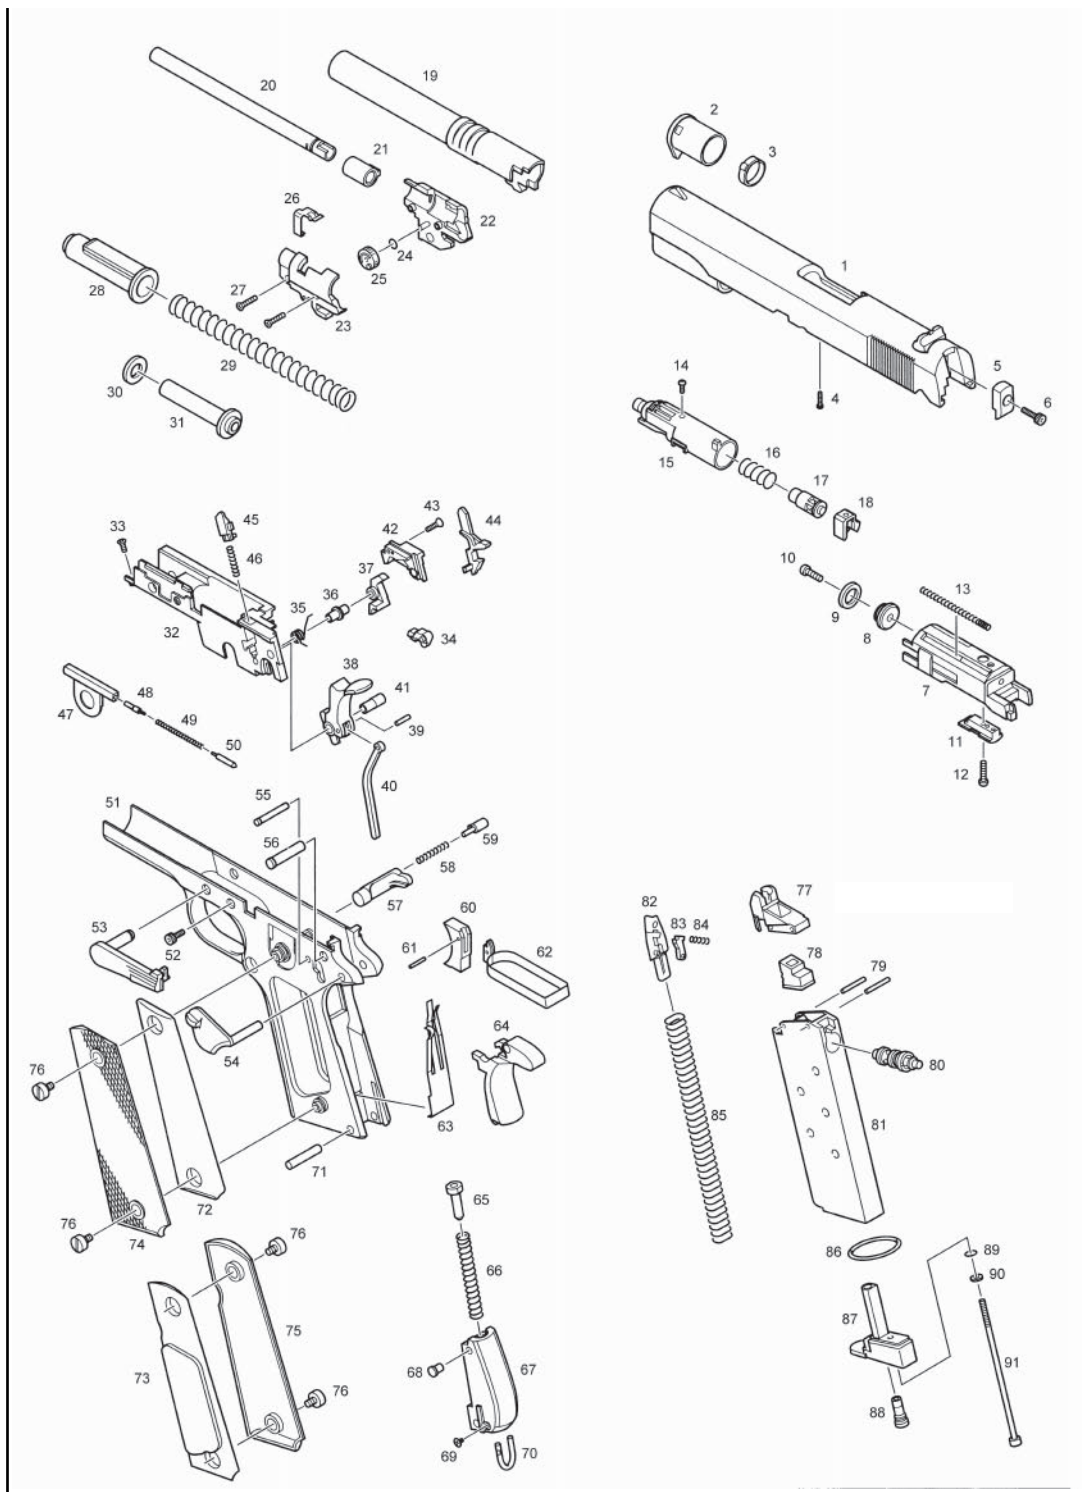

Airsoftpistol, GBB, MS, CO2, STI LAWMAN - 17398

No.	Name of Part
1	Slide
2	Barrel Bushing
3	Support Ring
4	Cylinder Screw
5	Firing Pin Stop
6	Firing Pin Stop Screw
7	Cylinder
8	Ring Head
9	Ring
10	Ring Head Screw
11	Piston Part
12	Piston Part Screw
13	Cylinder Return Spring
14	Cylinder Screw
15	Cylinder
16	Cylinder Valve Spring
17	Cylinder Valve
18	Cylinder Valve Stopper
19	Outer Barrel
20	Inner Barrel
21	Rubber Chamber
22	Chamber Cover (Right)
23	Chamber Cover (Left)
24	O-Ring
25	Adjust Dial
26	Adjust Lever
27	Chamber Cover Screw
28	Recoil Plug
29	Recoil Spring
30	Recoil Spring Pad
31	Recoil Spring Guide
32	Front Chassis
33	Front Chassis Screw
34	Knocker
35	Knocker Spring
36	Sear Sleeve
37	Sear
38	Hammer
39	Hammer Strut Pin
40	Hammer Strut
41	Hammer Sleeve
42	Chassis Cover
43	Chassis Cover Screw
44	Disconnecter
45	Knocker Lock
46	Knocker Lock Spring

No.	Name of Part
47	Plunger Guide
48	Slide Stop Plunger
49	Plunger Spring
50	Safety Plunger
51	Frame
52	Frame Screw
53	Slide Stop
54	Safety
55	Sear Pin
56	Hammer Pin
57	Magazine Catch
58	Magazine Catch Spring
59	Magazine Catch Lock
60	Trigger
61	Trigger Pin
62	Trigger Bar
63	Sear Spring
64	Grip Safety
65	Hammer Spring Plunger
66	Hammer Spring
67	Hammer Spring Housing
68	Plunger Stopper
69	Lanyard Loop Screw
70	Lanyard Loop
71	Housing Pin
72	Grip Weight (Left)
73	Grip Weight (Right)
74	Grip (Left)
75	Grip (Right)
76	Grip Screw
77	BB Lip
78	Magazine Gasket
79	BB Lip Pin
80	Valve
81	Magazine Case
82	Follower
83	Follower Lever
84	Follower Lever Spring
85	Follower Spring
86	O-Ring
87	Magazine Bottom
88	Filling Valve
89	O-Ring
90	Washer
91	Magazine Base Screw

NO	NAME
77	BB LIP
78	MAG GASKET
79	BB LIP PIN
82	FOLLOWER
83	FOLLOWER LEVER
84	FOLLOWER LEVER SPRING
CM-1	FOLLOWER SPRING
CM-2	FOLLOWER SPRING RETAINER
CM-3	MAGAZINE CASE

NO	NAME
CM-4	SPRING RATAINER SCREW
CM-8	MAGAZINE BOTTOM CAP
CM-9	FILTER
CM-10	CARTRIDGE STAB
CM-11	VALVE
CM-12	CARTRIDGE STAB O RING
CM-13	VALVE O RING
CM-14	VALVE O RING