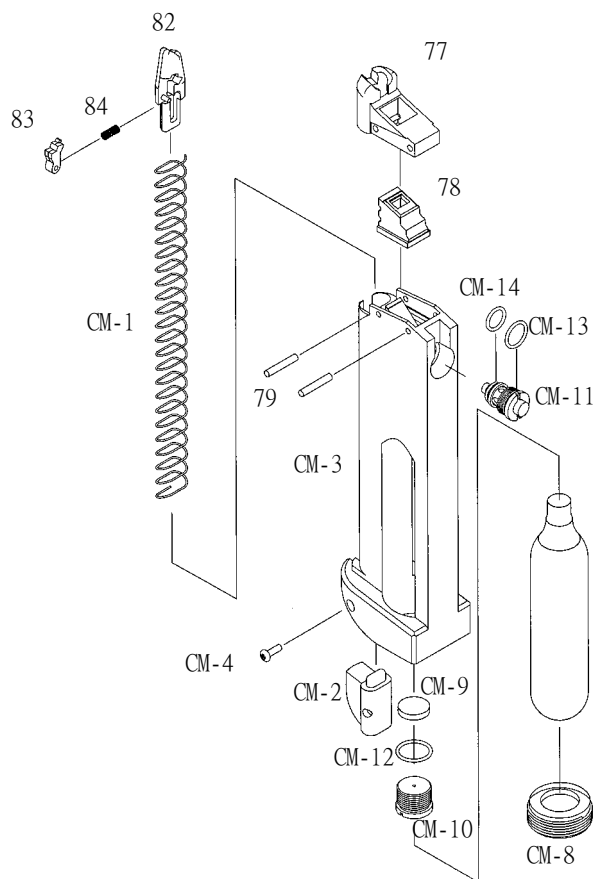

Airsoftpistol, GBB, MS, CO2, STI LAWMAN - 17398

No.	Name of Part
1	Slide
2	Barrel Bushing
3	Support Ring
4	Cylinder Screw
5	Firing Pin Stop
6	Firing Pin Stop Screw
7	Cylinder
8	Ring Head
9	Ring
10	Ring Head Screw
11	Piston Part
12	Piston Part Screw
13	Cylinder Return Spring
14	Cylinder Screw
15	Cylinder
16	Cylinder Valve Spring
17	Cylinder Valve
18	Cylinder Valve Stopper
19	Outer Barrel
20	Inner Barrel
21	Rubber Chamber
22	Chamber Cover (Right)
23	Chamber Cover (Left)
24	O-Ring
25	Adjust Dial
26	Adjust Lever
27	Chamber Cover Screw
28	Recoil Plug
29	Recoil Spring
30	Recoil Spring Pad
31	Recoil Spring Guide
32	Front Chassis
33	Front Chassis Screw
34	Knocker
35	Knocker Spring
36	Sear Sleeve
37	Sear
38	Hammer
39	Hammer Strut Pin
40	Hammer Strut
41	Hammer Sleeve
42	Chassis Cover
43	Chassis Cover Screw
44	Disconnecter
45	Knocker Lock
46	Knocker Lock Spring

No.	Name of Part
47	Plunger Guide
48	Slide Stop Plunger
49	Plunger Spring
50	Safety Plunger
51	Frame
52	Frame Screw
53	Slide Stop
54	Safety
55	Sear Pin
56	Hammer Pin
57	Magazine Catch
58	Magazine Catch Spring
59	Magazine Catch Lock
60	Trigger
61	Trigger Pin
62	Trigger Bar
63	Sear Spring
64	Grip Safety
65	Hammer Spring Plunger
66	Hammer Spring
67	Hammer Spring Housing
68	Plunger Stopper
69	Lanyard Loop Screw
70	Lanyard Loop
71	Housing Pin
72	Grip Weight (Left)
73	Grip Weight (Right)
74	Grip (Left)
75	Grip (Right)
76	Grip Screw
77	BB Lip
78	Magazine Gasket
79	BB Lip Pin
80	Valve
81	Magazine Case
82	Follower
83	Follower Lever
84	Follower Lever Spring
85	Follower Spring
86	O-Ring
87	Magazine Bottom
88	Filling Valve
89	O-Ring
90	Washer
91	Magazine Base Screw

NO	NAME
77	BB LIP
78	MAG GASKET
79	BB LIP PIN
82	FOLLOWER
83	FOLLOWER LEVER
84	FOLLOWER LEVER SPRING
CM-1	FOLLOWER SPRING
CM-2	FOLLOWER SPRING RETAINER
CM-3	MAGAZINE CASE

NO	NAME
CM-4	SPRING RATAINER SCREW
CM-8	MAGAZINE BOTTOM CAP
CM-9	FILTER
CM-10	CARTRIDGE STAB
CM-11	VALVE
CM-12	CARTRIDGE STAB O RING
CM-13	VALVE O RING
CM-14	VALVE O RING