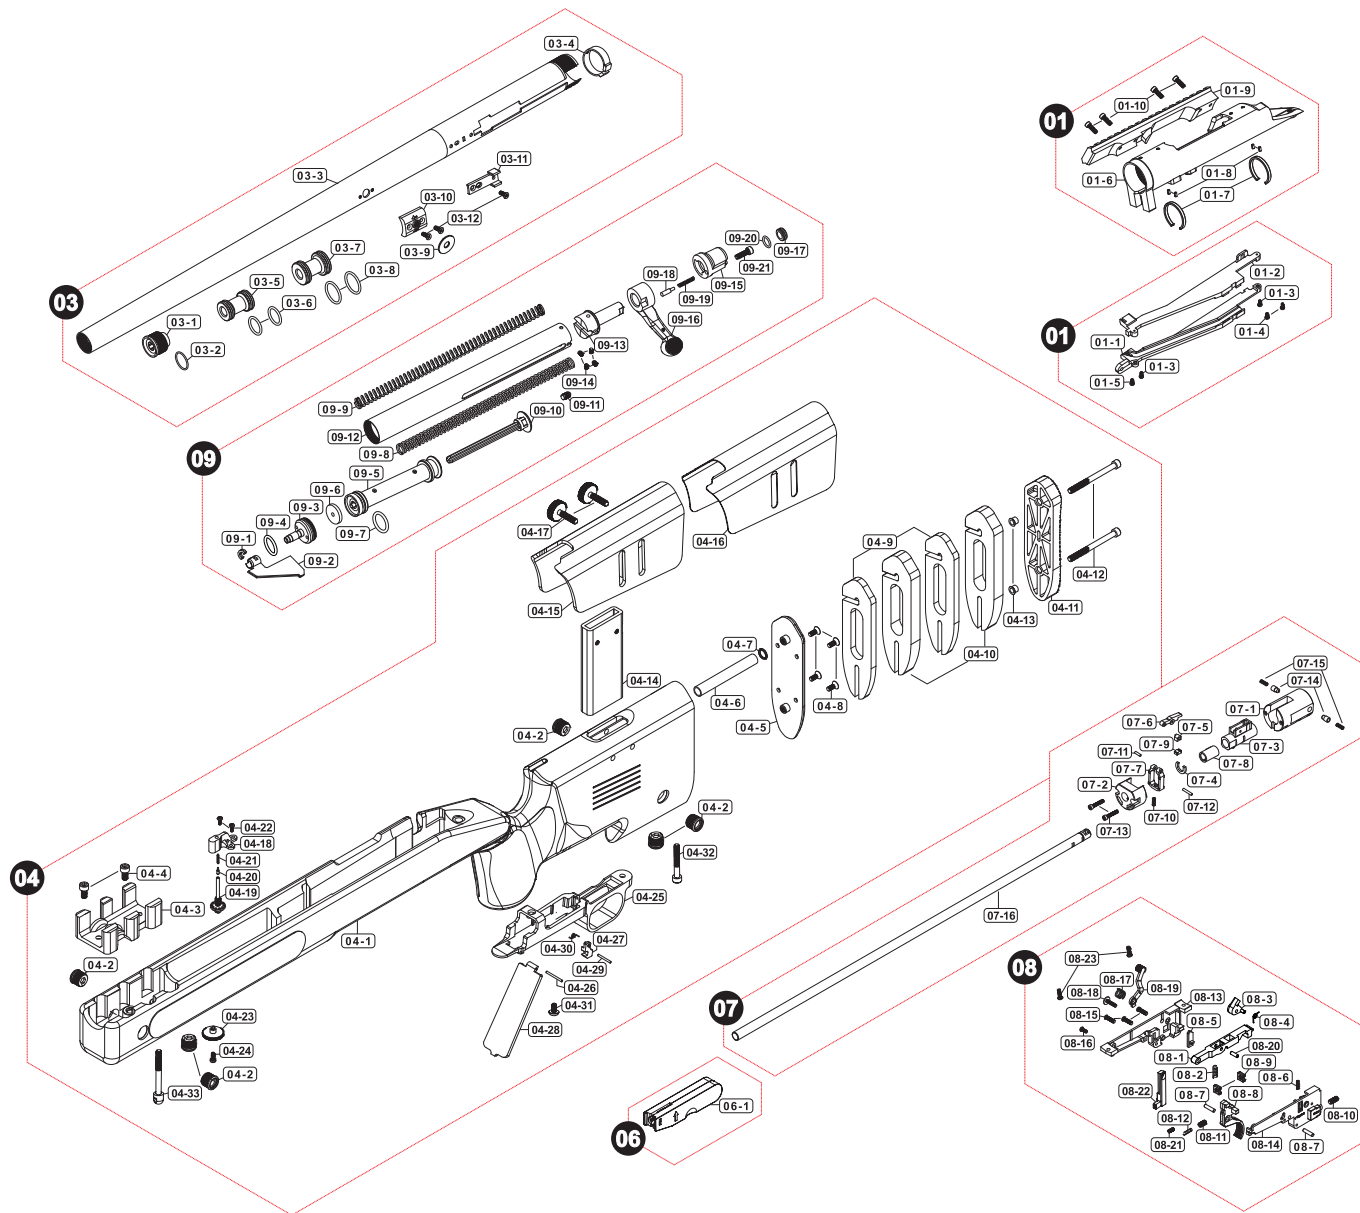

M40A3 Sniper rifle, OD green

01 UPPER RECEIVER

01-1	V0S0HOP0K0
01-2	V0S0HOP0L0
01-3	PSCW020641
01-4	PSCW030821
01-5	PSCW031021
01-6	V0S2BLT010
01-7	V0S2BLT020
01-8	PBOT020401
01-9	V0S1HGD010
01-10	PSCW031004

03 BARREL / FOREARM

03-1	V0S1BRL030
03-2	PRIG000069
03-3	V0S1BRL020
03-4	V0S3HOP0A0
03-5	V0S2BRL040
03-6	PRIG000074
03-7	V0S2BRL050
03-8	PRIG000015
03-9	PWAS000026
03-10	V0S2BRL030
03-11	V0S3HOP080
03-12	PSCW031022

04 STOCK

04-1	V0S1STK010
04-2	V0S1STK080
04-3	V0S1STK0A0
04-4	PSCW051504
04-5	V0S1STK020
04-6	V0S1STK0B0
04-7	PRIG000037
04-8	PSCW041022
04-9	V0S1STK030
04-10	V0S1STK040
04-11	V0S1STK070
04-12	PSCW056004
04-13	V0S1STK0D0
04-14	V0S1STK090
04-15	V0S1STK060
04-16	V0S0STK0C0
04-17	V0S1STK060
04-18	V0S1HOP010
04-19	V0S1HOP020
04-20	V0S1HOP030
04-21	V0S1SPG001
04-22	PSCW030631
04-23	V0S1HOP040
04-24	PSCW030821
04-25	V0S1LRV010
04-26	PBOT182002
04-27	V0S1LRV020
04-28	V0S1LRV030
04-29	PBOT181602
04-30	V0S1SPG002
04-31	PSCW040829
04-32	PSCW053504
04-33	V0S1BRL010