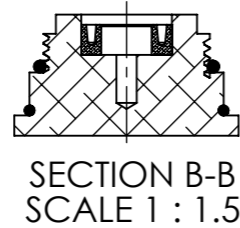

STORM GRENADE

19148 (grey)

ITEM NO.	DESCRIPTION	QTY.
1	shield 1	1
2	shield 2	1
3	screw M3 x 16 (self-tapping)	6
4	bottom cap	1
5	cylinder	1
6	piston	1
7	ball	1
8	one-way valve	1
9	lip gasket	2
10	O-ring	1
11	O-ring	1
12	O-ring	1
13	O-ring	1
14	safety pin	1

DETAIL A
SCALE 1:1

SECTION C-C
SCALE 1:1.5