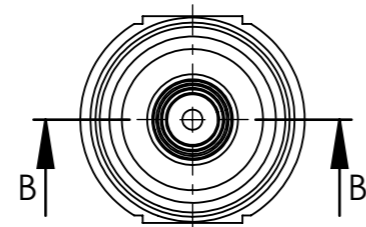

STORM GRENADE

19148 (grey)

ITEM NO.	DESCRIPTION	QTY.
1	shield 1	1
2	shield 2	1
3	screw M3 x 16 (self-tapping)	6
4	bottom cap	1
5	cylinder	1
6	piston	1
7	ball	1
8	one-way valve	1
9	lip gasket	2
10	O-ring	1
11	O-ring	1
12	O-ring	1
13	O-ring	1
14	safety pin	1

DETAIL A
SCALE 1:1

SECTION C-C
SCALE 1:1.5