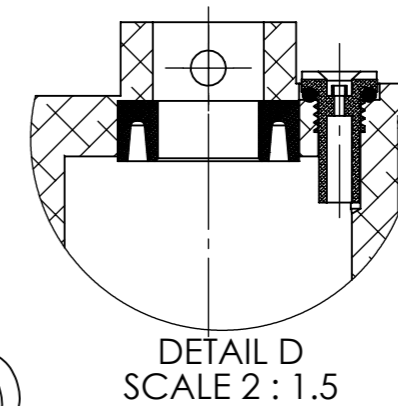

STORM GRENADE

19148 (grey)

ITEM NO.	DESCRIPTION	QTY.
1	shield 1	1
2	shield 2	1
3	screw M3 x 16 (self-tapping)	6
4	bottom cap	1
5	cylinder	1
6	piston	1
7	ball	1
8	one-way valve	1
9	lip gasket	2
10	O-ring	1
11	O-ring	1
12	O-ring	1
13	O-ring	1
14	safety pin	1

DETAIL A
SCALE 1:1

SECTION C-C
SCALE 1:1.5