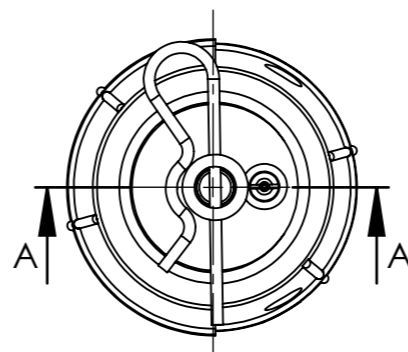

STORM GRENADE

19148 (grey)

ITEM NO.	DESCRIPTION	QTY.
1	shield 1	1
2	shield 2	1
3	screw M3 x 16 (self-tapping)	6
4	bottom cap	1
5	cylinder	1
6	piston	1
7	ball	1
8	one-way valve	1
9	lip gasket	2
10	O-ring	1
11	O-ring	1
12	O-ring	1
13	O-ring	1
14	safety pin	1

DETAIL A
SCALE 1:1

SECTION C-C
SCALE 1:1.5