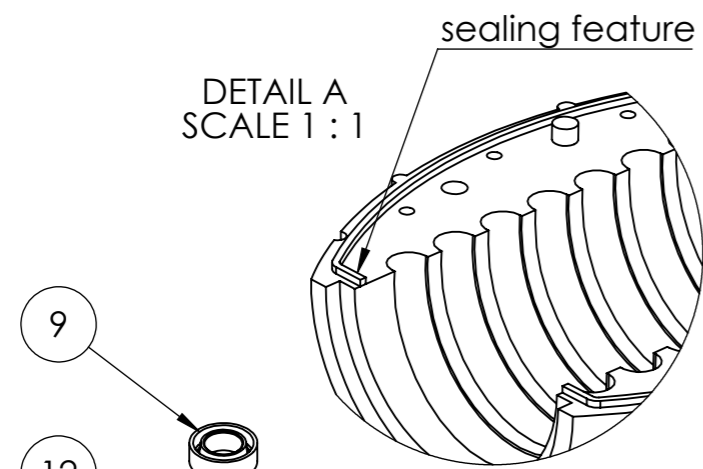

STORM GRENADE

19148 (grey)

ITEM NO.	DESCRIPTION	QTY.
1	shield 1	1
2	shield 2	1
3	screw M3 x 16 (self-tapping)	6
4	bottom cap	1
5	cylinder	1
6	piston	1
7	ball	1
8	one-way valve	1
9	lip gasket	2
10	O-ring	1
11	O-ring	1
12	O-ring	1
13	O-ring	1
14	safety pin	1

DETAIL A
SCALE 1:1

SECTION C-C
SCALE 1:1.5