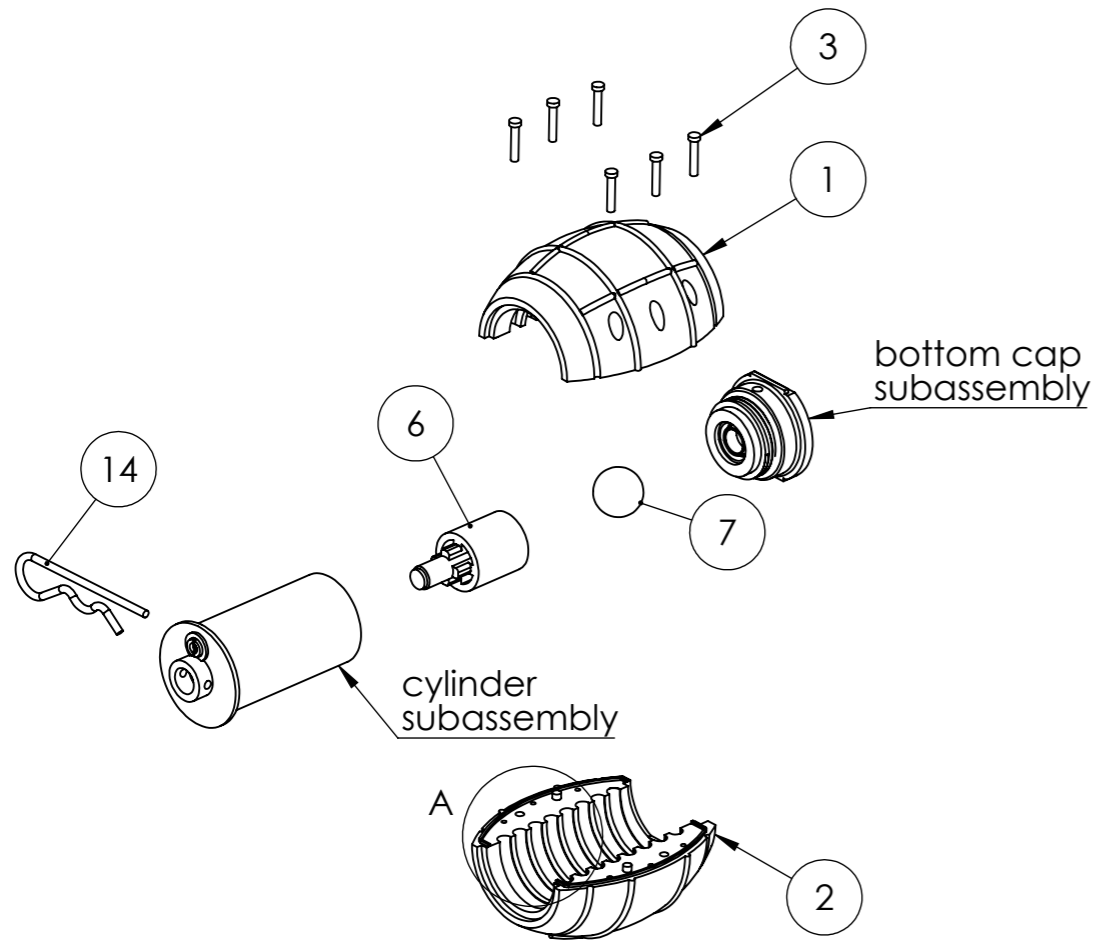

STORM GRENADE

19148 (grey)

ITEM NO.	DESCRIPTION	QTY.
1	shield 1	1
2	shield 2	1
3	screw M3 x 16 (self-tapping)	6
4	bottom cap	1
5	cylinder	1
6	piston	1
7	ball	1
8	one-way valve	1
9	lip gasket	2
10	O-ring	1
11	O-ring	1
12	O-ring	1
13	O-ring	1
14	safety pin	1

DETAIL A
SCALE 1:1

SECTION C-C
SCALE 1:1.5