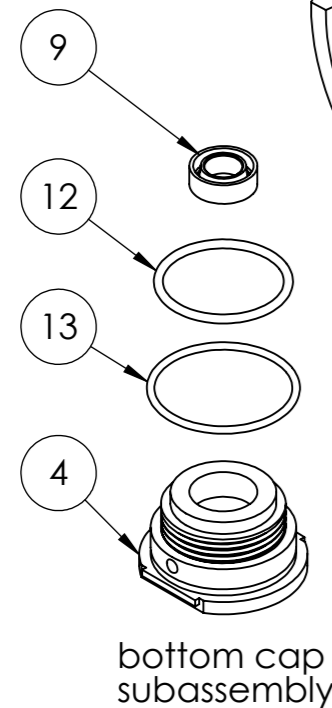

STORM GRENADE

19148 (grey)

ITEM NO.	DESCRIPTION	QTY.
1	shield 1	1
2	shield 2	1
3	screw M3 x 16 (self-tapping)	6
4	bottom cap	1
5	cylinder	1
6	piston	1
7	ball	1
8	one-way valve	1
9	lip gasket	2
10	O-ring	1
11	O-ring	1
12	O-ring	1
13	O-ring	1
14	safety pin	1

DETAIL A
SCALE 1:1

SECTION C-C
SCALE 1:1.5