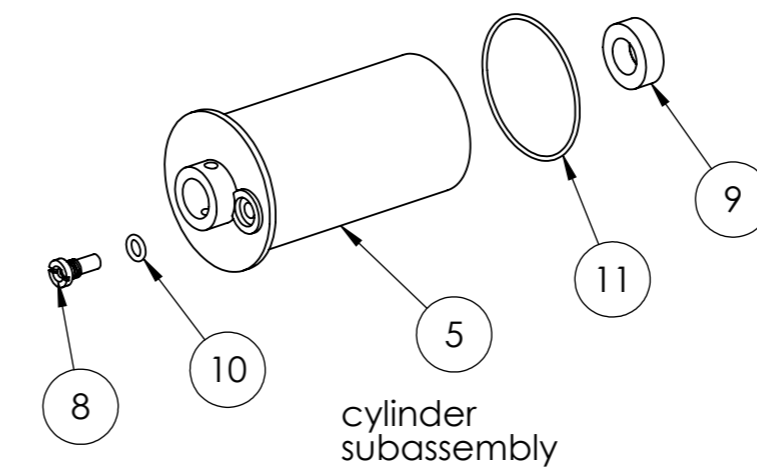

STORM GRENADE

19148 (grey)

ITEM NO.	DESCRIPTION	QTY.
1	shield 1	1
2	shield 2	1
3	screw M3 x 16 (self-tapping)	6
4	bottom cap	1
5	cylinder	1
6	piston	1
7	ball	1
8	one-way valve	1
9	lip gasket	2
10	O-ring	1
11	O-ring	1
12	O-ring	1
13	O-ring	1
14	safety pin	1

DETAIL A
SCALE 1:1

SECTION C-C
SCALE 1:1.5