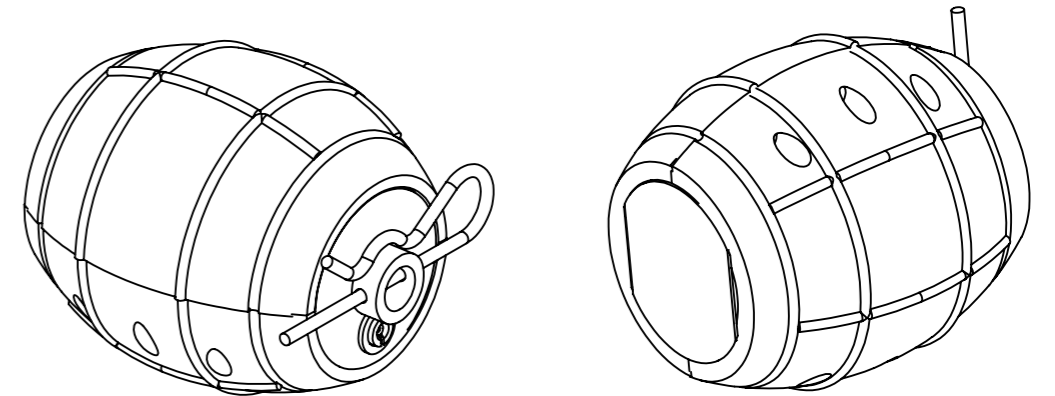

STORM GRENADE

19148 (grey)

ITEM NO.	DESCRIPTION	QTY.
1	shield 1	1
2	shield 2	1
3	screw M3 x 16 (self-tapping)	6
4	bottom cap	1
5	cylinder	1
6	piston	1
7	ball	1
8	one-way valve	1
9	lip gasket	2
10	O-ring	1
11	O-ring	1
12	O-ring	1
13	O-ring	1
14	safety pin	1

DETAIL A
SCALE 1:1

SECTION C-C
SCALE 1:1.5