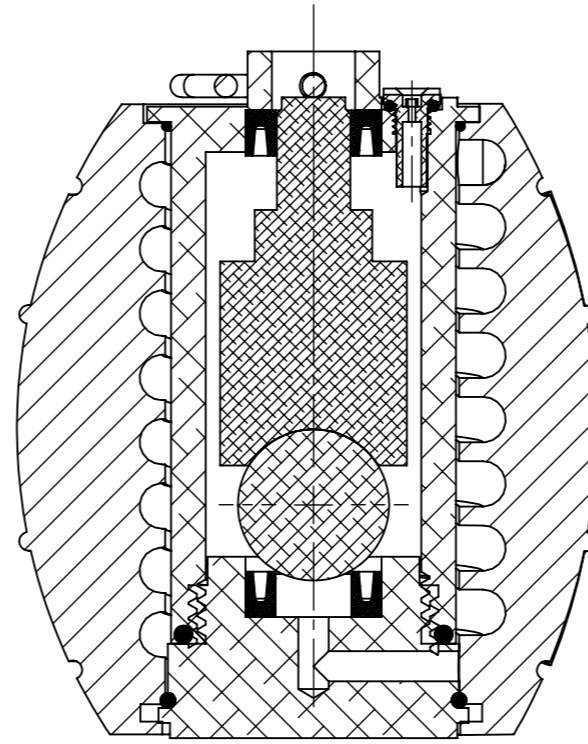

STORM GRENADE

19148 (grey)

ITEM NO.	DESCRIPTION	QTY.
1	shield 1	1
2	shield 2	1
3	screw M3 x 16 (self-tapping)	6
4	bottom cap	1
5	cylinder	1
6	piston	1
7	ball	1
8	one-way valve	1
9	lip gasket	2
10	O-ring	1
11	O-ring	1
12	O-ring	1
13	O-ring	1
14	safety pin	1

DETAIL A
SCALE 1:1

SECTION C-C
SCALE 1:1.5