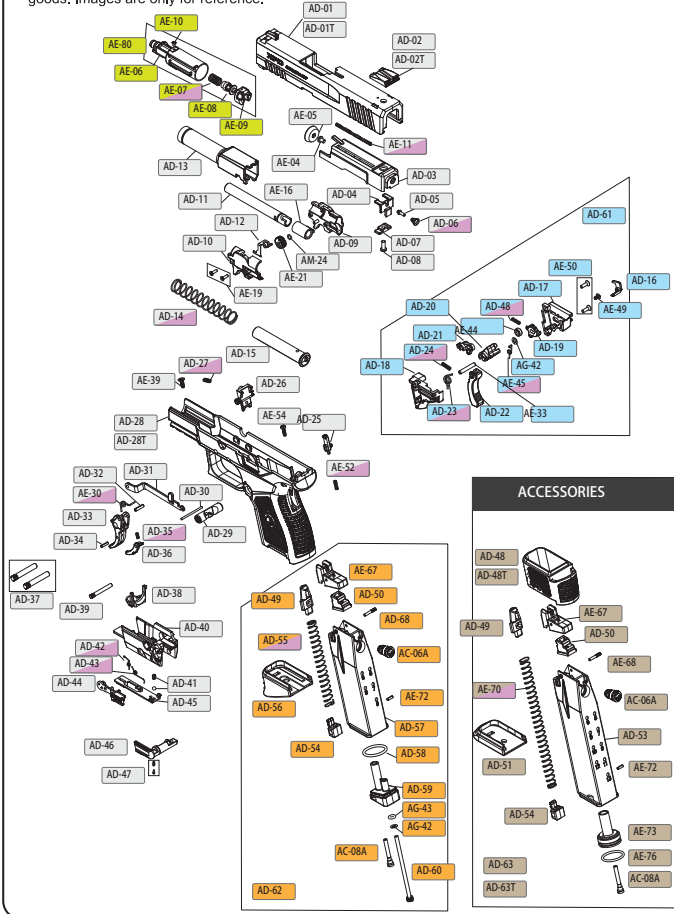

13 PARTS DIAGRAM

*The components/accessories for each model may have kind of differences depending on the actual goods. Images are only for reference.

14 PARTS DESCRIPTION

| ITEM# | DESCRIPTION | Q'TY | ITEM# | DESCRIPTION | Q'TY |
|--------|---|------|--------|------------------------------------|------|
| AD-01 | XPD Slide with Front Sight-BK | 1 | AD-48 | XPD Magazine Follower | 1 |
| AD-01T | XPD Slide with Front Sight-TAN | 1 | AD-50 | XPD Magazine Nozzle Seal | 1 |
| AD-02 | XPD Rear Sight-BK | 1 | AD-51 | XPD Extended Magazine Base | 1 |
| AG-02T | XPD Rear Sight-TAN | 1 | AD-53 | XPD Extended Magazine Case | 1 |
| AD-03 | XPD Cylinder Housing | 1 | AD-54 | XPD Magazine Base Plate Stop | 1 |
| AD-04 | XPD Loaded Chamber Indicator Housing | 1 | AD-55 | XPD Short Magazine Follower Spring | 1 |
| AD-05 | XPD Loaded Chamber Indicator | 1 | AD-56 | XPD Short Magazine Base Plate-BK | 1 |
| AD-06 | XPD loaded Chamber Indicator Spring | 1 | AD-57 | XPD Short Magazine Case | 1 |
| AD-07 | XPD loaded Chamber Indicator Mount | 1 | AD-58 | XPD Magazine Base O-Ring | 1 |
| AD-08 | Cylinder Housing Screw | 1 | AD-59 | XPD Magazine Base | 1 |
| AD-09 | XPD H-UP Chamber-Right | 1 | AD-60 | XPD Magazine Base Screw | 1 |
| AD-10 | XPD H-UP Chamber-Left | 1 | AD-61 | XPD Hammer Combination | 1 |
| AD-11 | XPD Inner Barrel (7.5mm) | 1 | AD-62 | XPD Short Magazine | 1 |
| AD-12 | XPD H-UP Plate | 1 | AD-63 | XPD Extended Magazine-BK | 1 |
| AD-13 | XPD Outer Barrel | 1 | AD-63T | XPD Extended Magazine-TAN | 1 |
| AD-14 | XPD Recoil Spring | 1 | AD-64 | XPD Spring Parts | 1 |
| AD-15 | XPD Recoil Spring Guide | 1 | AE-04 | M1 Screw | 1 |
| AD-16 | XPD Hammer Insurance Lever | 1 | AE-05 | XAE Valve Plate | 1 |
| AD-17 | XPD Hammer Housing-Right | 1 | AE-06 | XAE Cylinder | 1 |
| AD-18 | XPD Hammer Housing-Left | 1 | AE-07 | XAE Valve Spring | 1 |
| AD-19 | XPD Hammer Disconnect | 1 | AE-08 | XAE Valve | 1 |
| AD-20 | XPD Hammer | 1 | AE-09 | XAE Cylinder Cover | 1 |
| AD-21 | XPD Hammer Bar | 1 | AE-10 | Cylinder Screw | 1 |
| AD-22 | XPD Grip Safety | 1 | AE-11 | XAE Cylinder Housing Spring | 1 |
| AD-23 | XPD Hammer Spring | 1 | AE-16 | XAE H-UP Bucking | 1 |
| AD-24 | XPD Grip Safety Spring | 1 | AE-19 | XAE H-UP Chamber Screw | 2 |
| AD-25 | XPD Hammer Disconnect Pin | 1 | AE-21 | H-UP Dial | 1 |
| AD-26 | XPD Magazine Catch | 1 | AE-30 | XAE Trigger Bar Spring | 1 |
| AD-27 | XPD Magazine Catch Spring | 1 | AE-33 | Slide Catch Lever Plate Pin | 1 |
| AD-28 | XPD Frame-BK | 1 | AE-39 | Slide Positioning Block Screw | 1 |
| AD-28T | XPD Frame-TAN | 1 | AE-44 | XAE Hammer Guide Wheel | 1 |
| AD-29 | XPD Magazine Release Button | 1 | AE-45 | XAE Hammer Bar Spring | 1 |
| AD-30 | Magazine Catch Pin | 1 | AE-48 | XAE Hammer Disconnect Spring | 1 |
| AD-31 | XPD Trigger Bar | 1 | AE-49 | Round Head Hammer Housing Screw | 1 |
| AD-32 | Trigger Bar Spring Pin | 1 | AE-50 | Flat Head Hammer Housing Screw | 2 |
| AD-33 | XPD Trigger | 1 | AE-52 | XAE Hammer Disconnect Pin Spring | 1 |
| AD-34 | Trigger Safety Pin | 1 | AE-54 | Hammer Housing Screw | 1 |
| AD-35 | XPD Trigger Spring | 1 | AE-67 | Magazine Lip | 1 |
| AD-36 | XPD Trigger Safety | 1 | AE-68 | Magazine Lip Pin | 1 |
| AD-37 | XPD Frame Housing Pin | 2 | AE-70 | Magazine Follower Spring | 1 |
| AD-38 | XPD Slide Positioning Block | 1 | AE-72 | Magazine Base Plate Stop Pin | 1 |
| AD-39 | XPD Hammer Housing Pin-Rear | 1 | AE-73 | XAE Magazine Gas Tube and Base | 1 |
| AD-40 | XPD Trigger Housing | 1 | AE-76 | O-ring | 1 |
| AD-41 | Bearing Ball and Spring | 1 | AE-80 | XAE Cylinder Combination | 1 |
| AD-42 | Slide Disassemble Lever Spring | 1 | AC-06A | REVO Energy Valve | 1 |
| AD-43 | Slide Locking Plate Spring | 1 | AC-08A | REVO Energy Nozzle | 1 |
| AD-44 | XPD Slide Catch Lever Plate | 1 | AG-42 | Washer | 2 |
| AD-45 | XPD Safety Plate | 1 | AG-43 | Screw O-Ring | 1 |
| AD-46 | XPD Slide Disassemble Lever | 1 | AM-24 | O-ring | 1 |
| AD-47 | XPD Slide Disassemble Lever Button and Spring | 1 | | | |
| AD-48 | XPD Extended Magazine Grip Cover-BK | 1 | | | |
| AD-48T | XPD Extended Magazine Grip Cover-TAN | 1 | | | |