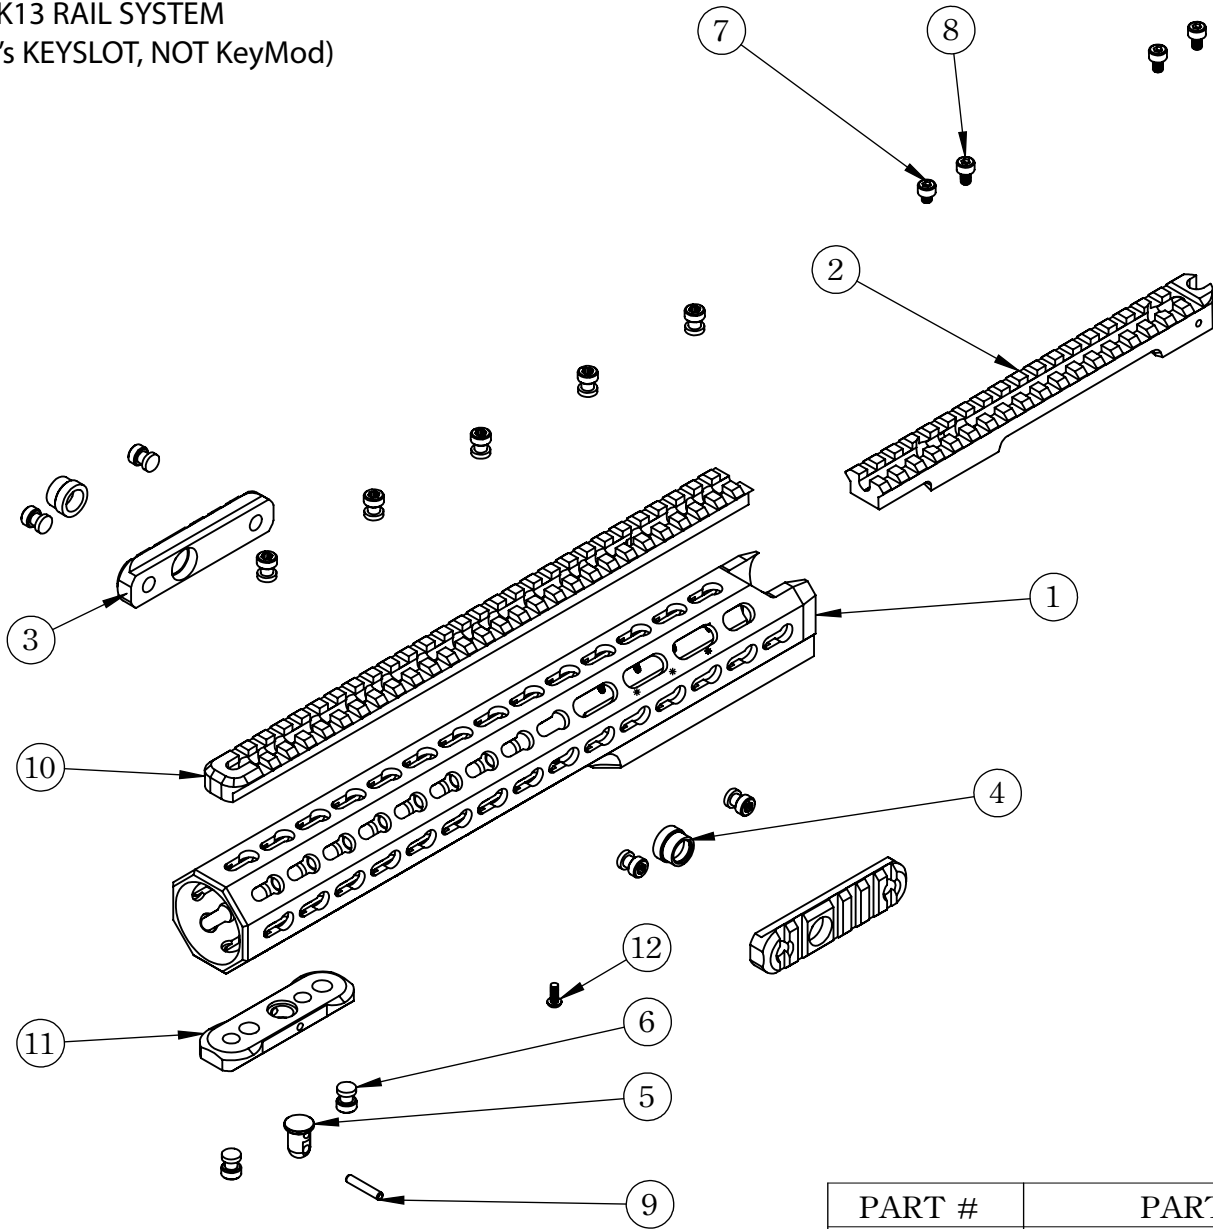

MK13 RAIL SYSTEM
 (It's KEYSLOT, NOT KeyMod)

PART #	PART NAME
1	Handguard_MK13MOD7
2	ReceiverRail_MK13MOD7
3	Handguard2_Siderail_AX3 38
4	Handguard2_Siderail_QD_MK13
5	Bipod_Ring_MK13MOD7
6	Keymod_Scw_MK13MOD7
7	M4X4 Hex Screw
8	M4X6 Hex Screw
9	3x18 Spring Pin
10	Handguard Rail_MK13MOD7
11	Bipod_Siderail_MK13MOD7 SLDPRT
12	M3X8 Hex Screw