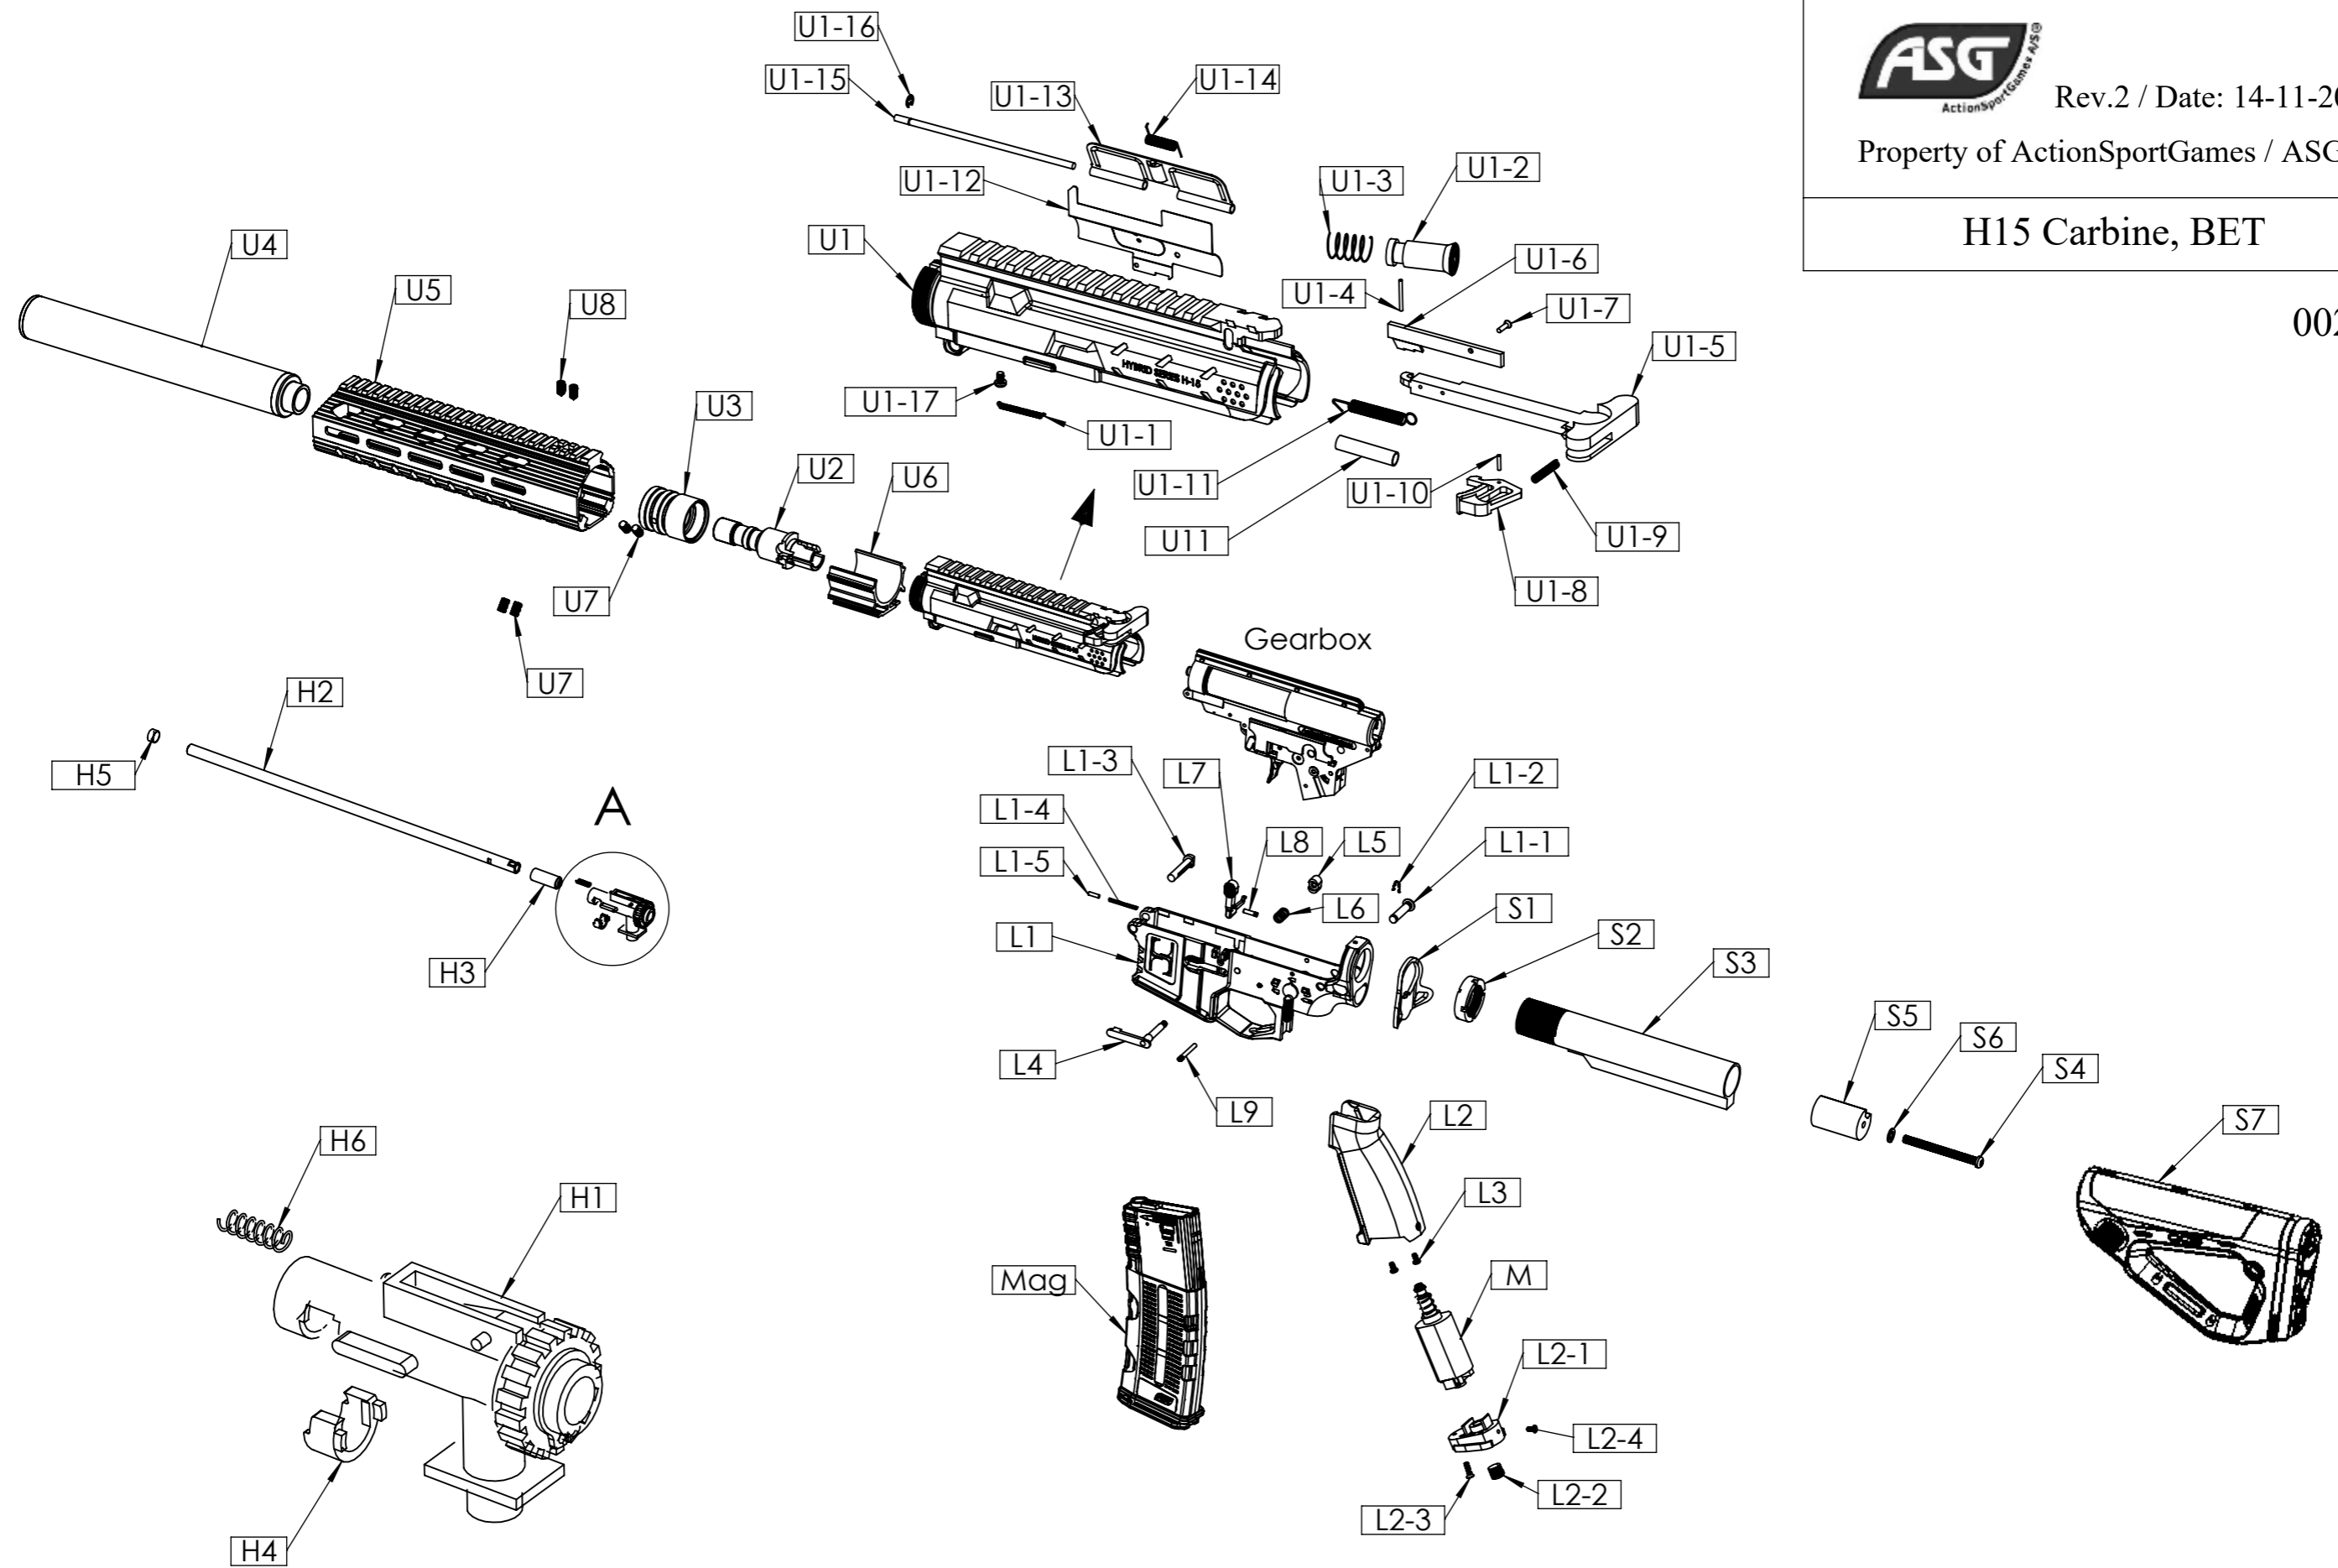

H15 Carbine, BET

002A

Detail A

H15-Gearbox Unit

80038

Drawing no.	order no.	Description
U4	18740	Outer Barrel, Tactical BET
H2	70213	Inner Barrel - 310 mm
U1	70194	Upper Receiver
U2	70183	Outer Barrel Adaptor
U3	70267	Barrel Nut
U5	70187	Handguard, Tactical BET
U6	70212	Alignment Block, Tactical BET
U7	70186	Set Screw M6x10mm, flat
U8	70272	Set Screw M6x12mm, conical
U11	70285	Rubber Sleeve
L1	70195	Lower Receiver
L2	70193	Pistol Grip, BLK
L2-1		Cap
L2-2		Motor Adjusting Screw
L2-3		Bottom Screw
L2-4		Side Screw
L3	17781	Bolt M3x6 ISO7380-1
L4	70249	Mag Release
L5	70250	Mag Release Button
L6	70251	Mag Release Spring
L7	70207	Bolt Catch
L8	70208	Pin \varnothing 3x11 (with O-ring)
L9	70206	Pin \varnothing 3x27 (knurled one end)
GB1	80065	Gearbox Shell - Left
GB2	80064	Gearbox Shell - Right
GB3	70197	Gearbox Screw M3, long
GB4	70198	Gearbox Screw M3, short
GB5	70196	Gearbox Screw M3, c-sunk
GB6-1	70201	Bolt Catch Arm
GB6-2	70202	Spring for Bolt Catch Arm
GB7-1	70204	Trigger
GB7-2	70205	Spring for Trigger
G8-1	70209	Tappet Plate *
G8-2	70173	Spring for Tappet Plate
GB9	70217	Nozzle *
GB10-1	70210	Safety Lever
GB10-2	70211	Spring for Safety Lever