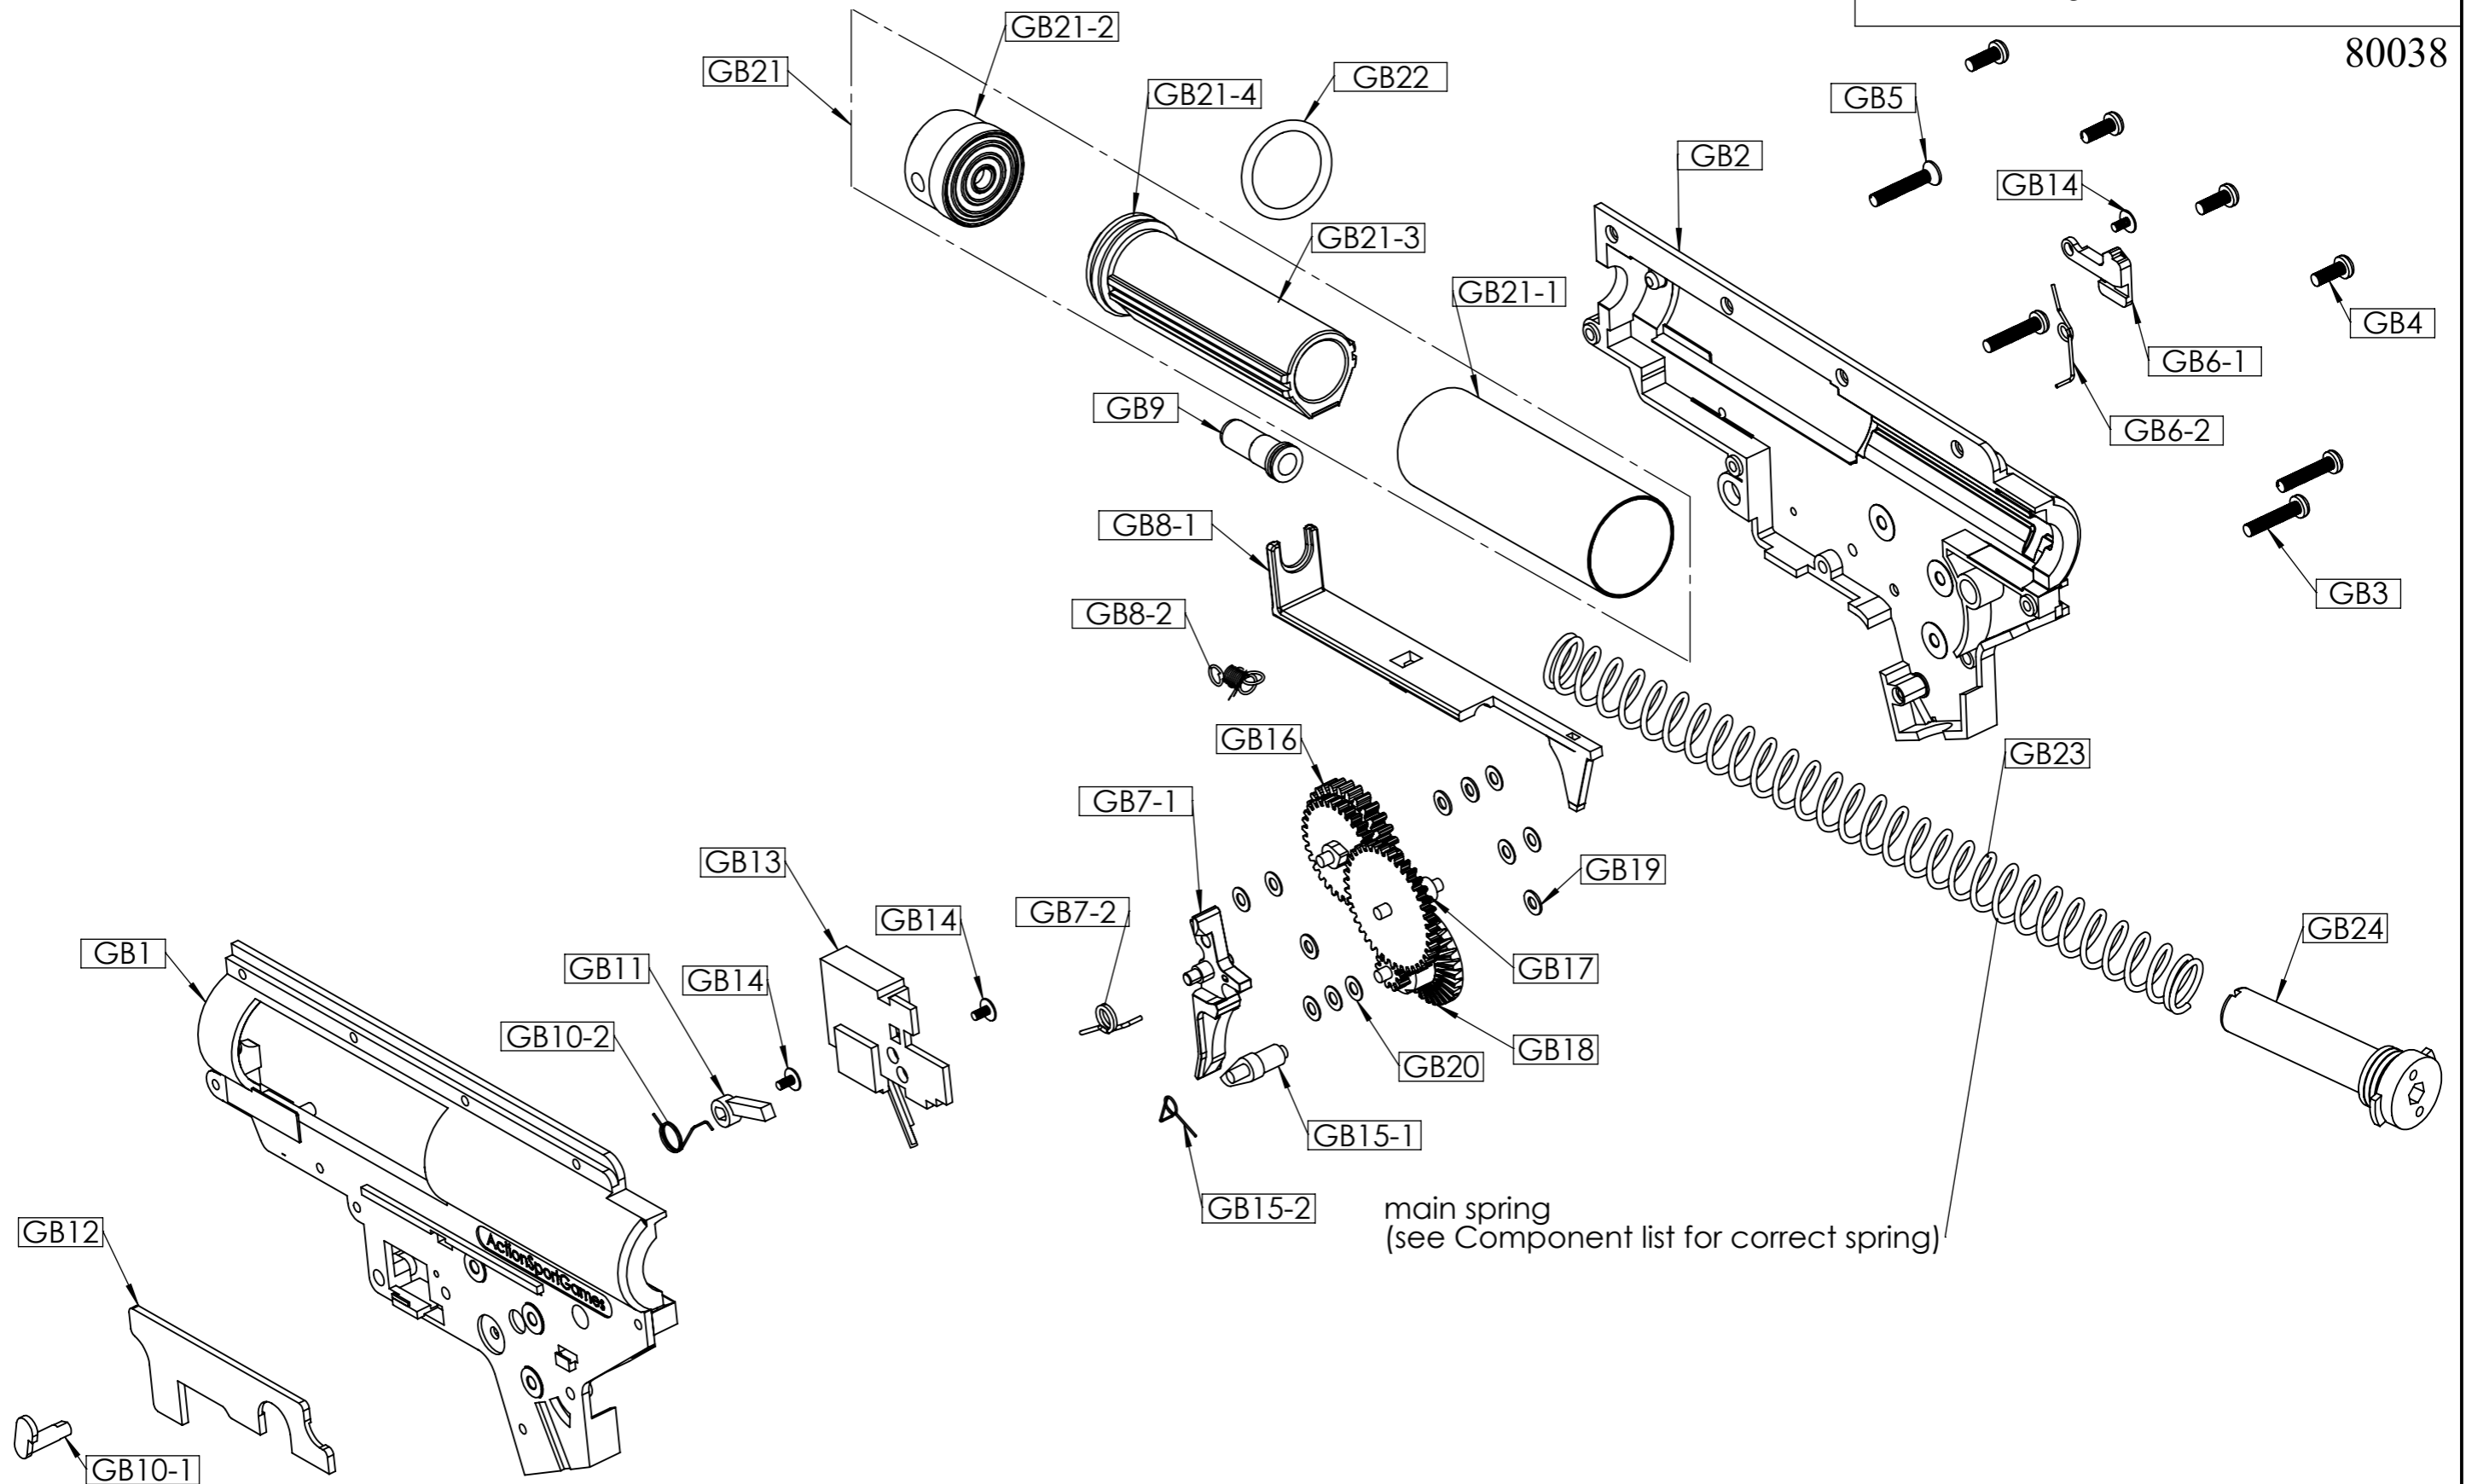

H15 Carbine, BET

002A

Detail A

H15-Gearbox Unit

80038

Drawing no.	order no.	Description
U4	18740	Outer Barrel, Tactical BET
H2	70213	Inner Barrel - 310 mm
U1	70194	Upper Receiver
U2	70183	Outer Barrel Adaptor
U3	70267	Barrel Nut
U5	70187	Handguard, Tactical BET
U6	70212	Alignment Block, Tactical BET
U7	70186	Set Screw M6x10mm, flat
U8	70272	Set Screw M6x12mm, conical
U11	70285	Rubber Sleeve
L1	70195	Lower Receiver
L2	70193	Pistol Grip, BLK
L2-1		Cap
L2-2		Motor Adjusting Screw
L2-3		Bottom Screw
L2-4		Side Screw
L3	17781	Bolt M3x6 ISO7380-1
L4	70249	Mag Release
L5	70250	Mag Release Button
L6	70251	Mag Release Spring
L7	70207	Bolt Catch
L8	70208	Pin \varnothing 3x11 (with O-ring)
L9	70206	Pin \varnothing 3x27 (knurled one end)
GB1	80065	Gearbox Shell - Left
GB2	80064	Gearbox Shell - Right
GB3	70197	Gearbox Screw M3, long
GB4	70198	Gearbox Screw M3, short
GB5	70196	Gearbox Screw M3, c-sunk
GB6-1	70201	Bolt Catch Arm
GB6-2	70202	Spring for Bolt Catch Arm
GB7-1	70204	Trigger
GB7-2	70205	Spring for Trigger
G8-1	70209	Tappet Plate *
G8-2	70173	Spring for Tappet Plate
GB9	70217	Nozzle *
GB10-1	70210	Safety Lever
GB10-2	70211	Spring for Safety Lever