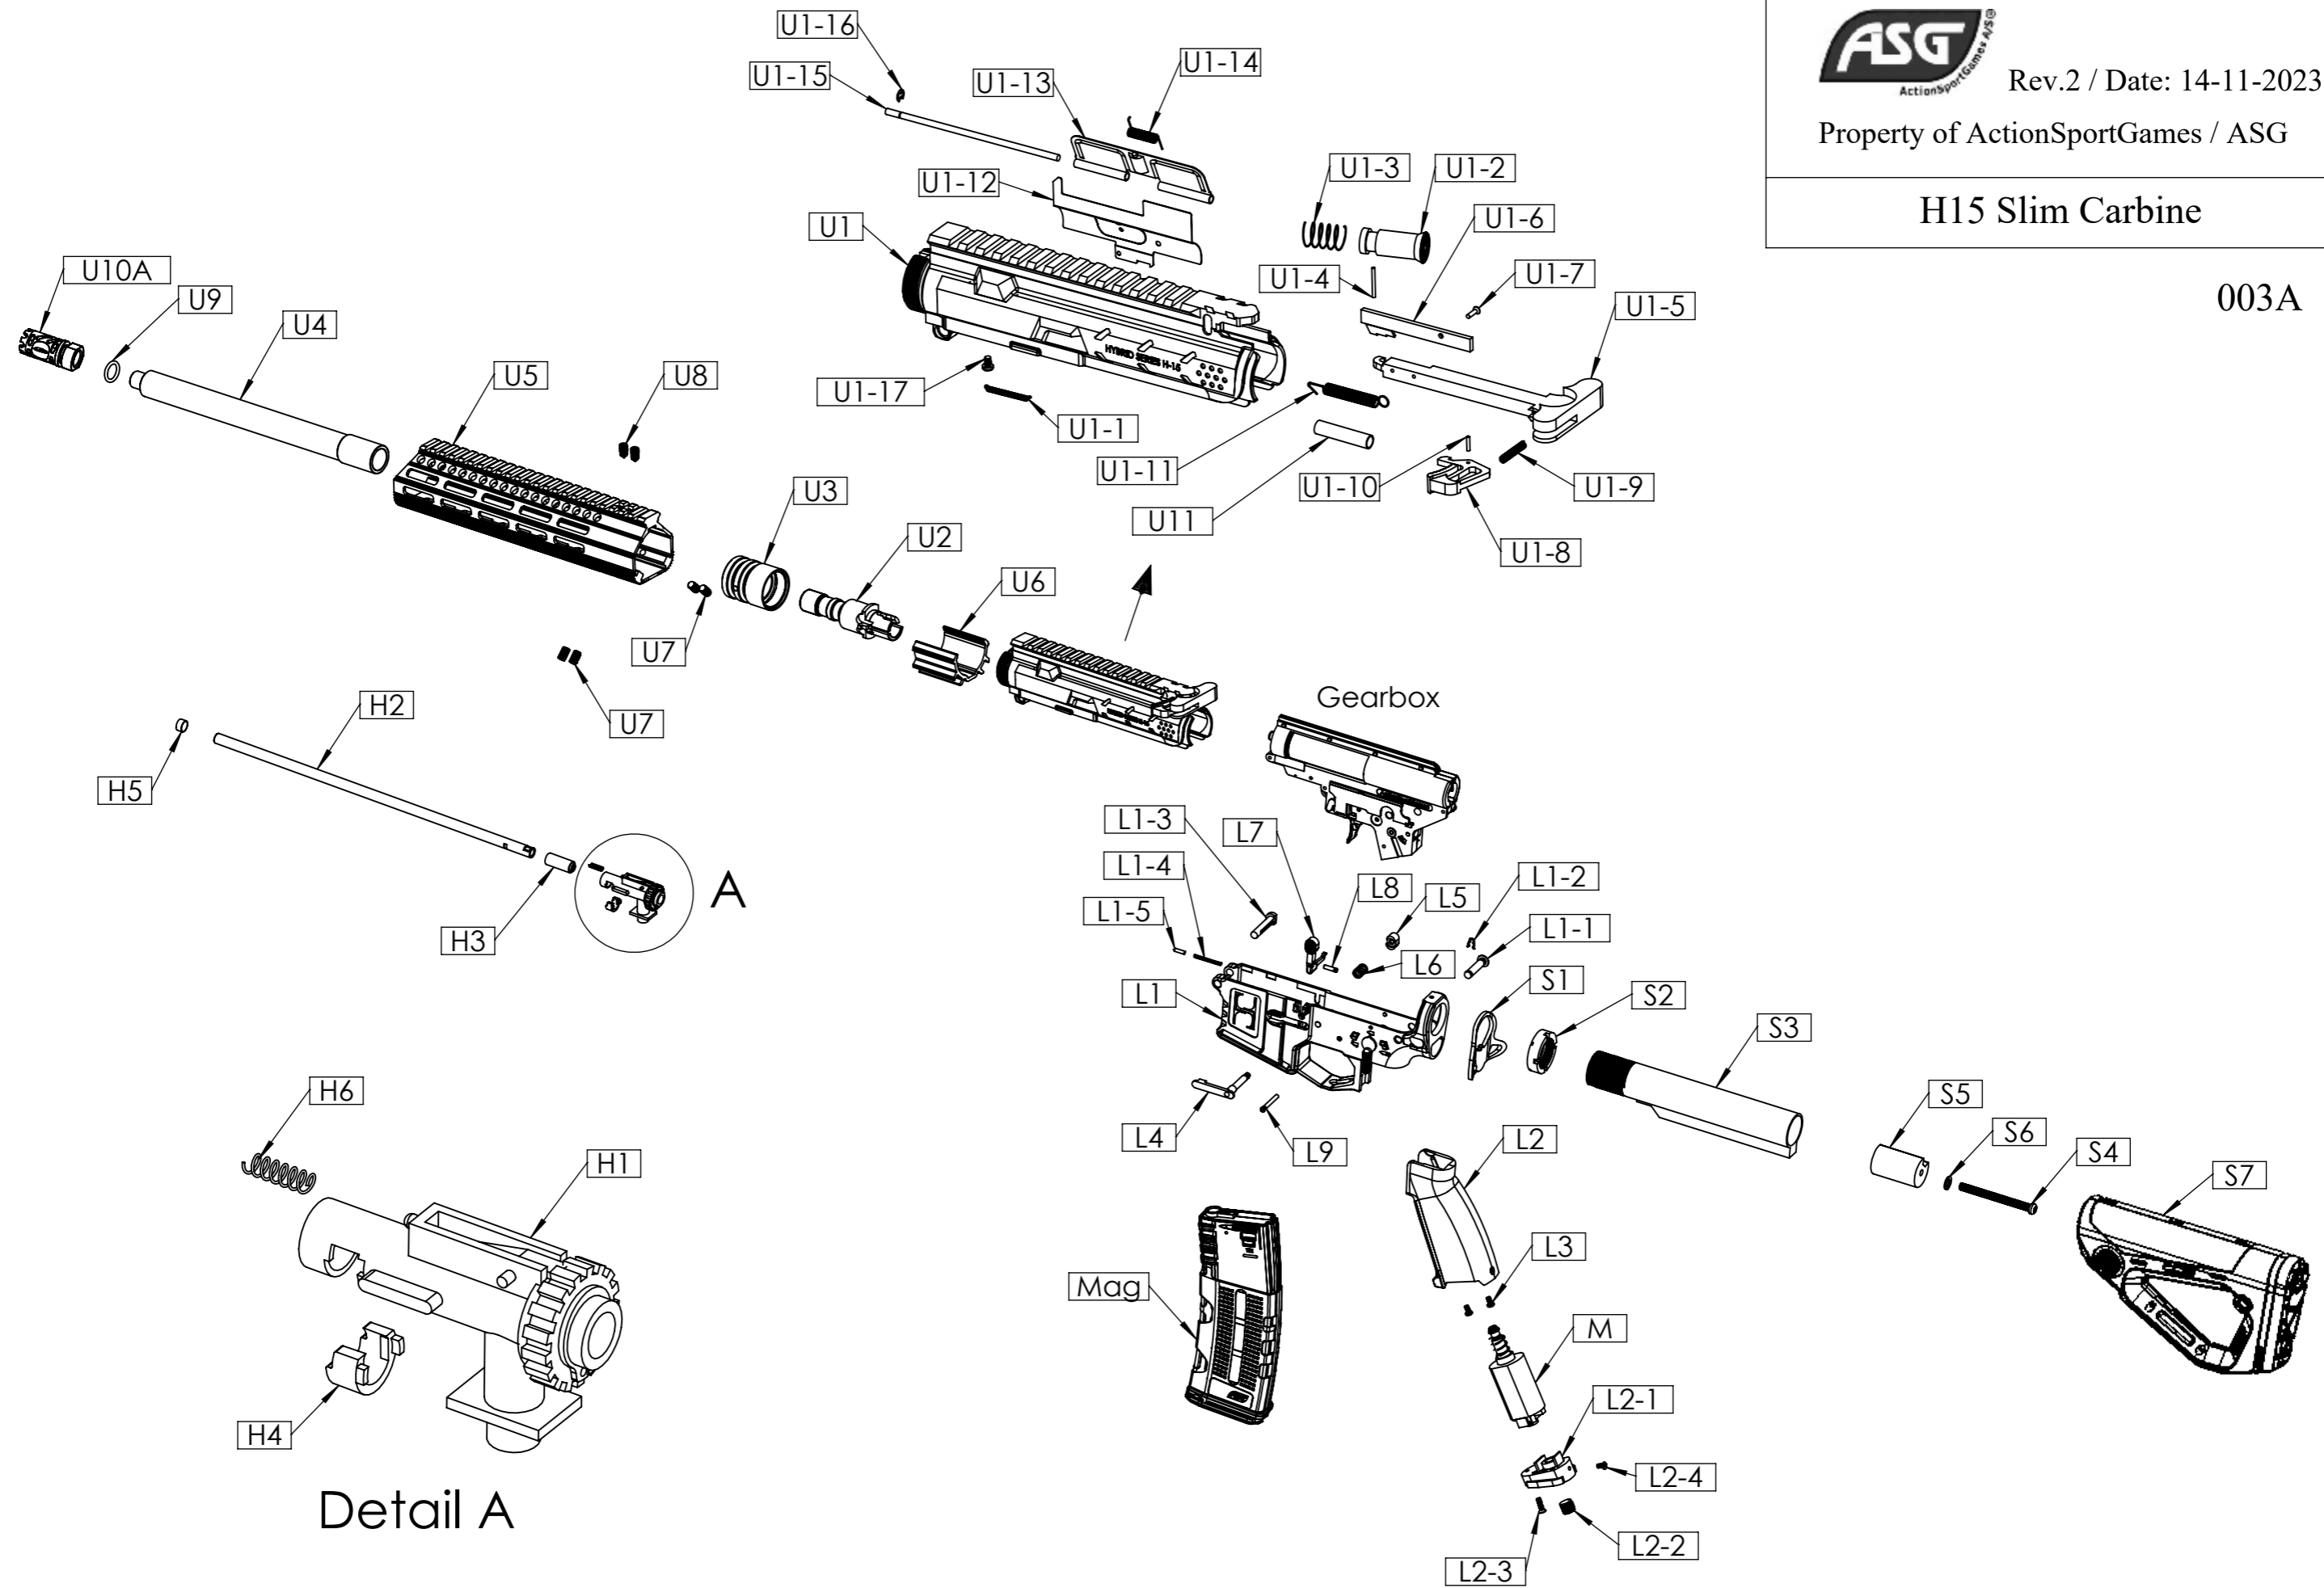

H15 Slim Carbine

003A

H15-Gearbox Unit

80038

Drawing no.	order no.	Description
U4	70136	Outer Barrel, long
H2	70213	Inner Barrel - 310 mm
U10A	70231	Flash Hider - black
U1	70194	Upper Receiver
U2	70183	Outer Barrel Adaptor
U3	70267	Barrel Nut
U5	70189	Handguard, Slim Carbine
U6	70214	Alignment Block, Slim Carbine
U7	70186	Set Screw M6x10mm, flat
U8	70272	Set Screw M6x12mm, conical
U9	18888	O-ring for Flash Hider
U11	70285	Rubber Sleeve
L1	70195	Lower Receiver
L2	70193	Pistol Grip, BLK
L2-1		Cap
L2-2		Motor Adjusting Screw
L2-3		Bottom Screw
L2-4		Side Screw
L3	17781	Bolt M3x6 ISO7380-1
L4	70249	Mag Release
L5	70250	Mag Release Button
L6	70251	Mag Release Spring
L7	70207	Bolt Catch
L8	70208	Pin \varnothing 3x11 (with O-ring)
L9	70206	Pin \varnothing 3x27 (knurled one end)
GB1	80065	Gearbox Shell - Left
GB2	80064	Gearbox Shell - Right
GB3	70197	Gearbox Screw M3, long
GB4	70198	Gearbox Screw M3, short
GB5	70196	Gearbox Screw M3, c-sunk
GB6-1	70201	Bolt Catch Arm
GB6-2	70202	Spring for Bolt Catch Arm
GB7-1	70204	Trigger
GB7-2	70205	Spring for Trigger
G8-1	70209	Tappet Plate *
G8-2	70173	Spring for Tappet Plate
GB9	70217	Nozzle *
GB10-1	70210	Safety Lever
GB10-2	70211	Spring for Safety Lever