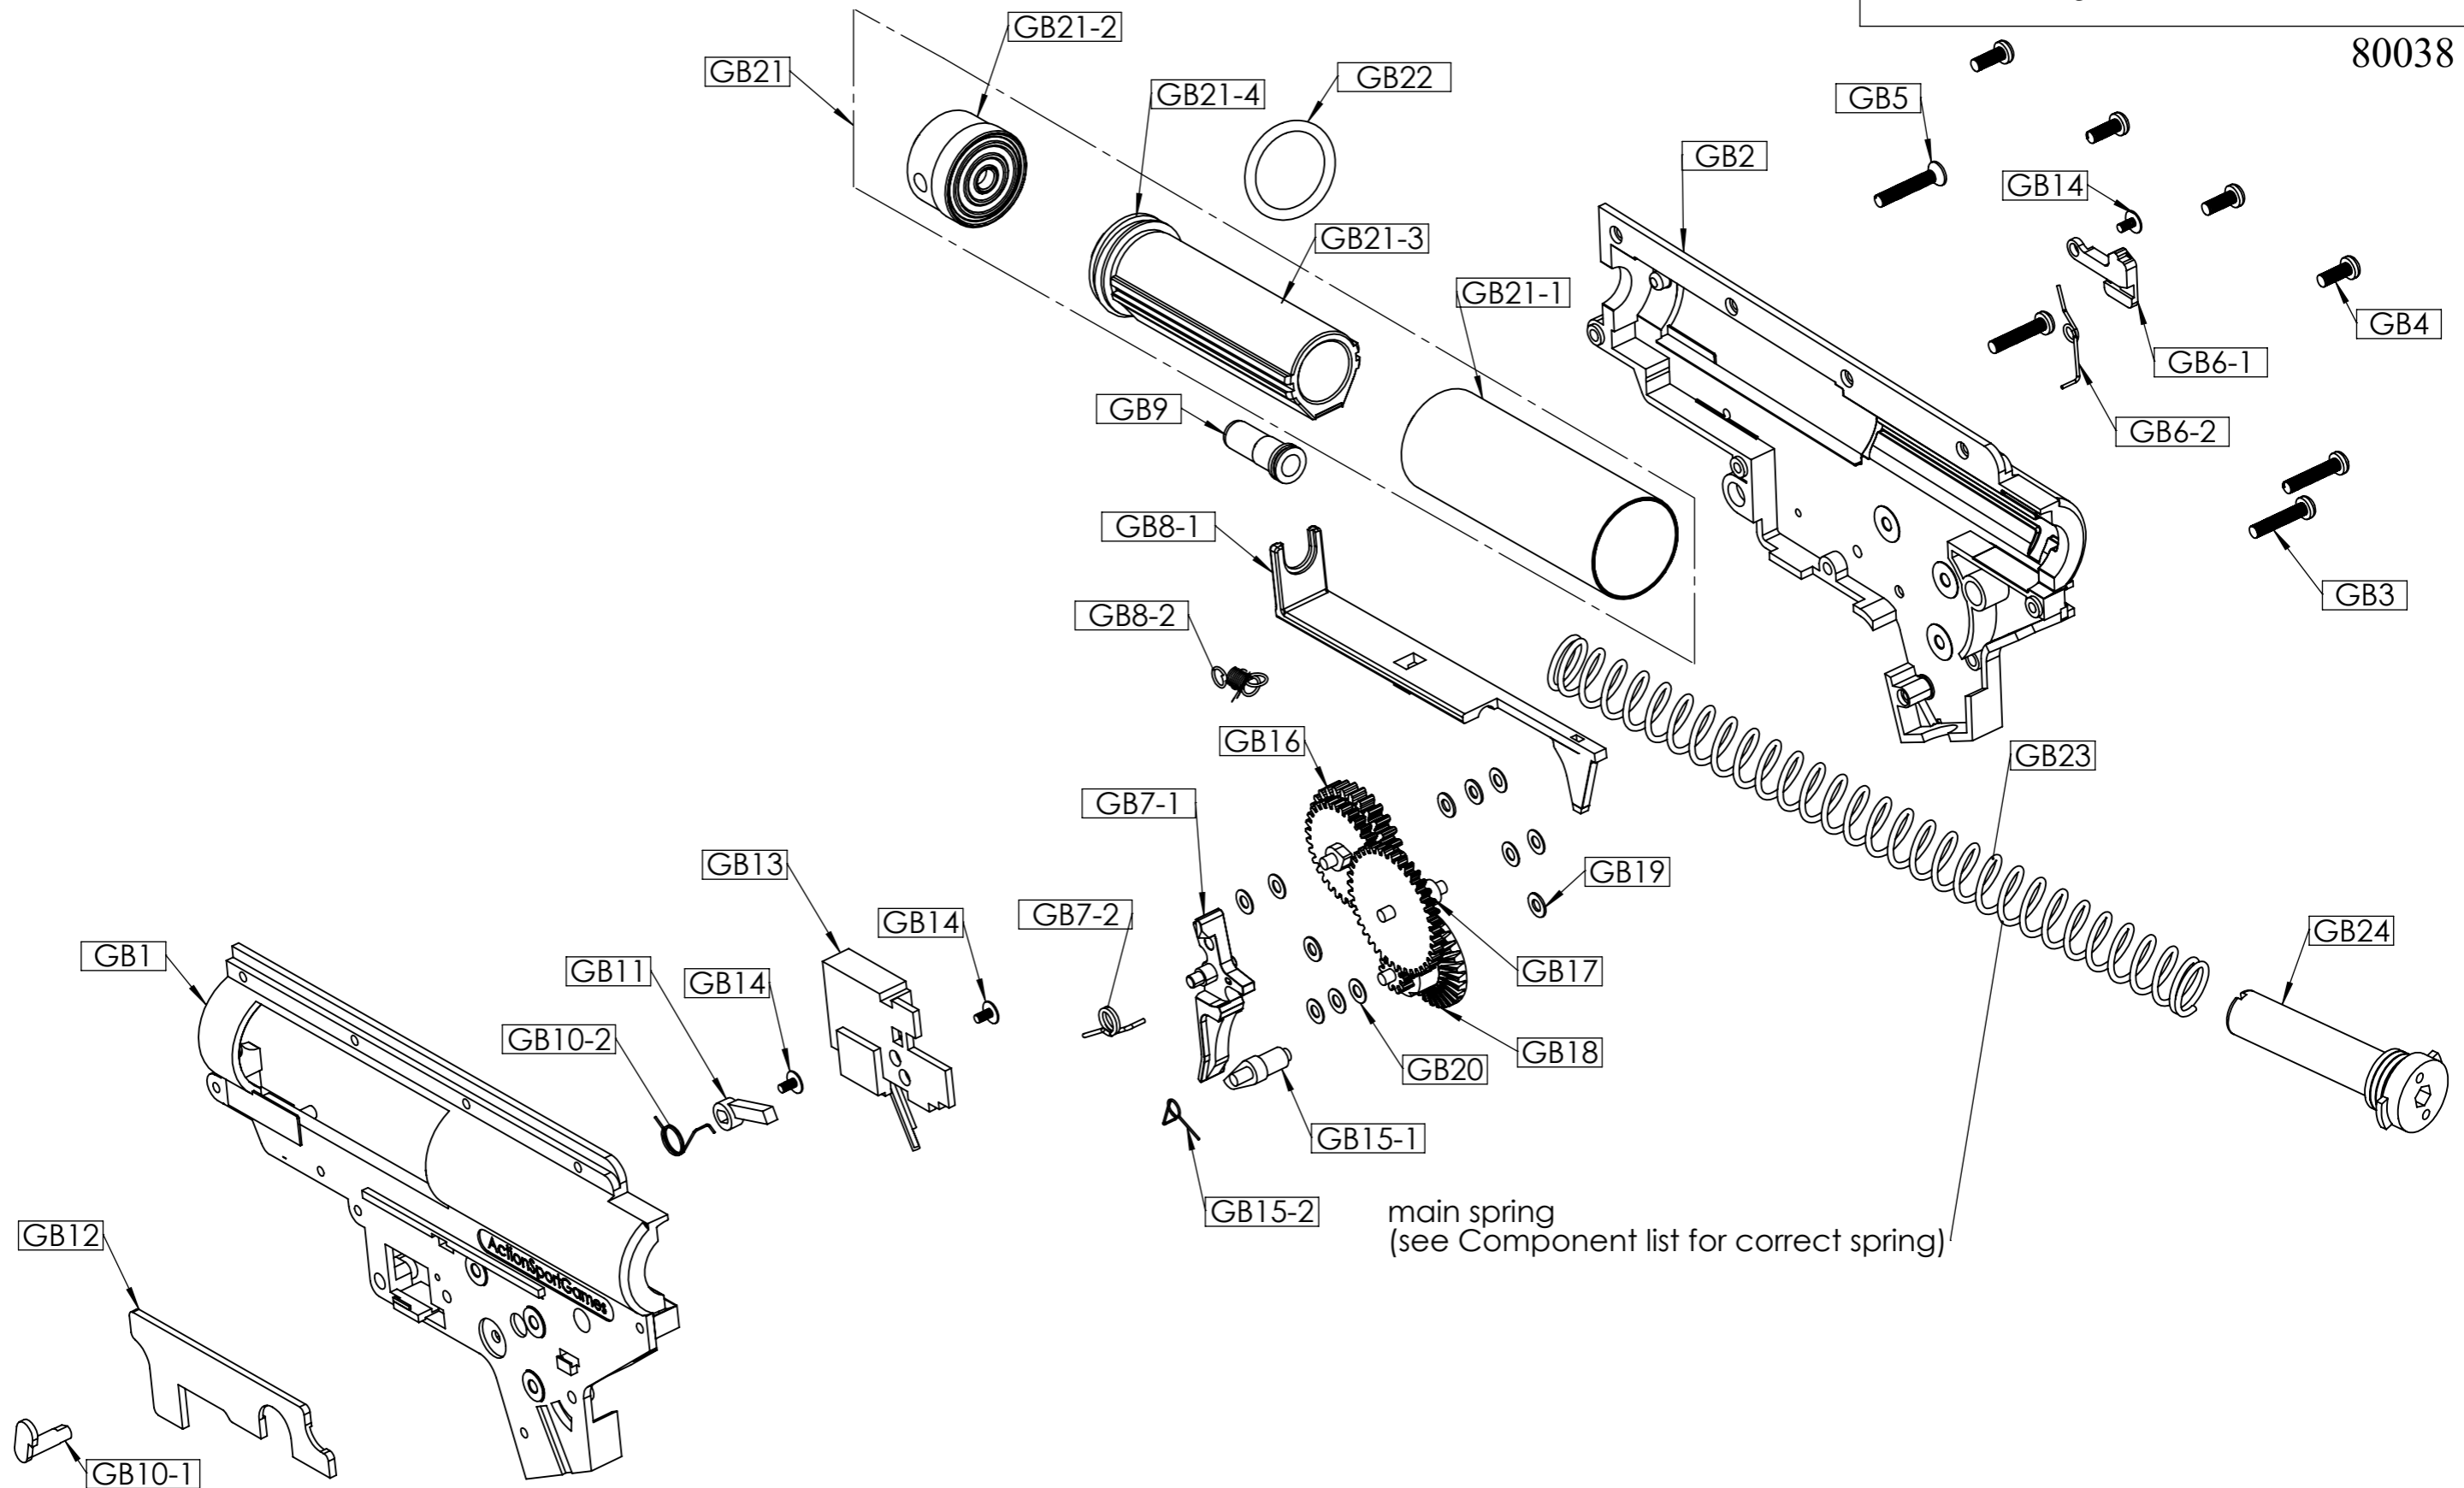

H15 Slim Carbine

003A

H15-Gearbox Unit

80038

Drawing no.	order no.	Description
U4	70136	Outer Barrel, long
H2	70213	Inner Barrel - 310 mm
U10A	70231	Flash Hider - black
U1	70194	Upper Receiver
U2	70183	Outer Barrel Adaptor
U3	70267	Barrel Nut
U5	70189	Handguard, Slim Carbine
U6	70214	Alignment Block, Slim Carbine
U7	70186	Set Screw M6x10mm, flat
U8	70272	Set Screw M6x12mm, conical
U9	18888	O-ring for Flash Hider
U11	70285	Rubber Sleeve
L1	70195	Lower Receiver
L2	70193	Pistol Grip, BLK
L2-1		Cap
L2-2		Motor Adjusting Screw
L2-3		Bottom Screw
L2-4		Side Screw
L3	17781	Bolt M3x6 ISO7380-1
L4	70249	Mag Release
L5	70250	Mag Release Button
L6	70251	Mag Release Spring
L7	70207	Bolt Catch
L8	70208	Pin \varnothing 3x11 (with O-ring)
L9	70206	Pin \varnothing 3x27 (knurled one end)
GB1	80065	Gearbox Shell - Left
GB2	80064	Gearbox Shell - Right
GB3	70197	Gearbox Screw M3, long
GB4	70198	Gearbox Screw M3, short
GB5	70196	Gearbox Screw M3, c-sunk
GB6-1	70201	Bolt Catch Arm
GB6-2	70202	Spring for Bolt Catch Arm
GB7-1	70204	Trigger
GB7-2	70205	Spring for Trigger
G8-1	70209	Tappet Plate *
G8-2	70173	Spring for Tappet Plate
GB9	70217	Nozzle *
GB10-1	70210	Safety Lever
GB10-2	70211	Spring for Safety Lever